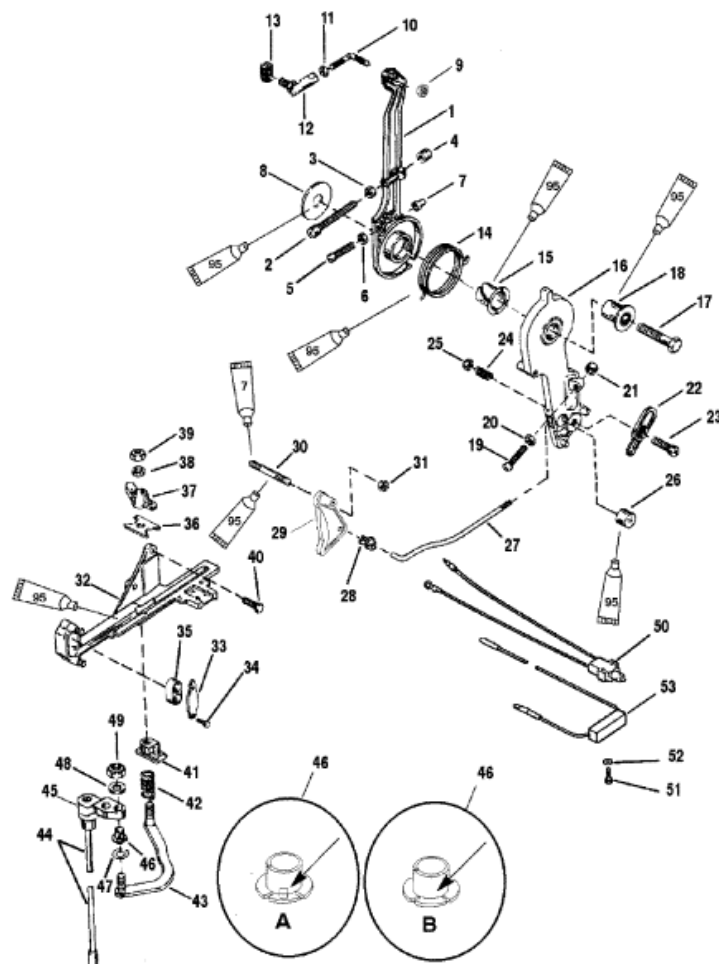

Parts List

Loctite 271 (Obtain Locally)
 2-4-C With Teflon (92-825407A12)

A = WITH TAB
 B = WITHOUT TAB

11957

Ref	Class	Part	Description	Qty	Comment	Footnote
1		41094A 3	LEVER ASSEMBLY	1		
2	10	64022	SCREW, (.250-20 x 2.125)	1		
3	11	64015	NUT, (.250-20)	1		
4		26852	CAP	1		
5	10	13627	SCREW, (.190-32 x 1.250)	1		
6	11	68219	NUT, (#10-32)	1		
7		48039	CAP	1		
8	12	46765	WASHER	1		
9	11	46438	NUT, (#10-32)	1		
10		76035	ROD	1		
11	11	45076	NUT, (#10-32)	1		
12		62459	BALL JOINT ASSEMBLY	1		
13		74897	PIVOT	1		
14	24	823235	SPRING	1		
15	23	55171	BUSHING	1		
16		41095	LEVER	1		
17	10	818165	SCREW, (.375-16 x 1.75)	1		
18	23	55164	BUSHING	1		
19	10	64022	SCREW, (.250-20 x 2.125)	1		
20	11	64015	NUT, (.250-20)	1		
21		26852	CAP	1		
22		39483	LATCH	1		
23	10	69026	SCREW, (.250-28 x .880)	1		
24	24	20099	SPRING	1		
25	11	35045	NUT, (.250-28)	1		
26		14638	BARREL	1		
27		830239 1	ROD	1		
28	23	93248 1	BUSHING	1		
29		828276 1	THROTTLE CAM	1	(135)	
29		828276	CAM	1	(150 Thru 200)	
30	16	20353	STUD, (.250-28 x 1.750)	1		
31	11	35045	NUT, (.250-28)	1		